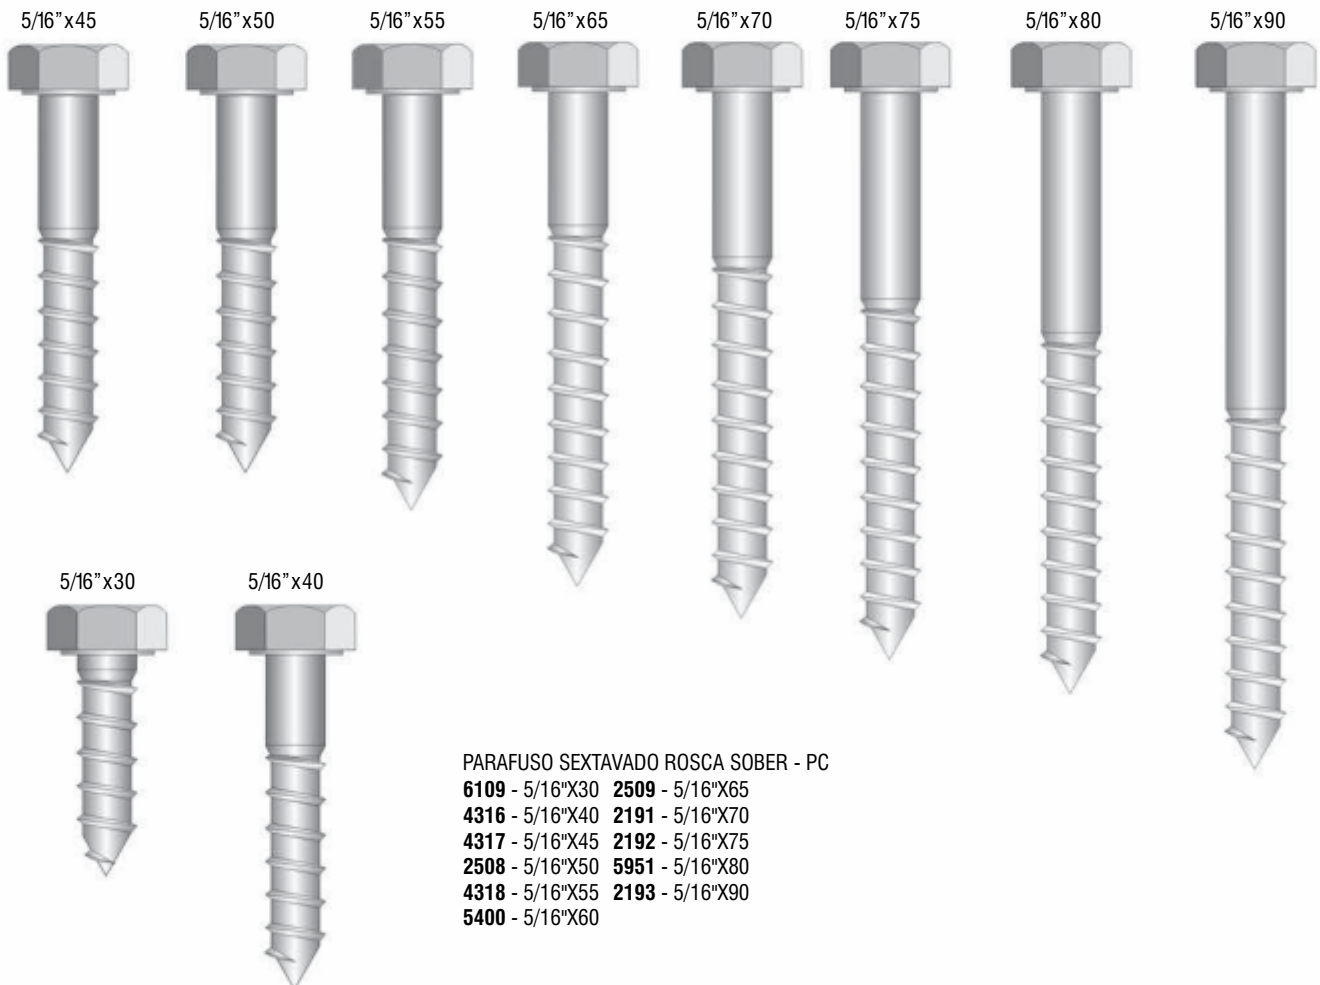

PARAFUSO SEXTAVADO ROSCA SOBER - PC

- **6109** - 5/16"X30
- **2509** - 5/16"X65
- **4316** - 5/16"X40
- **2191** - 5/16"X70
- **4317** - 5/16"X45
- **2192** - 5/16"X75
- **2508** - 5/16"X50
- **5951** - 5/16"X80
- **4318** - 5/16"X55
- **2193** - 5/16"X90
- **5400** - 5/16"X60