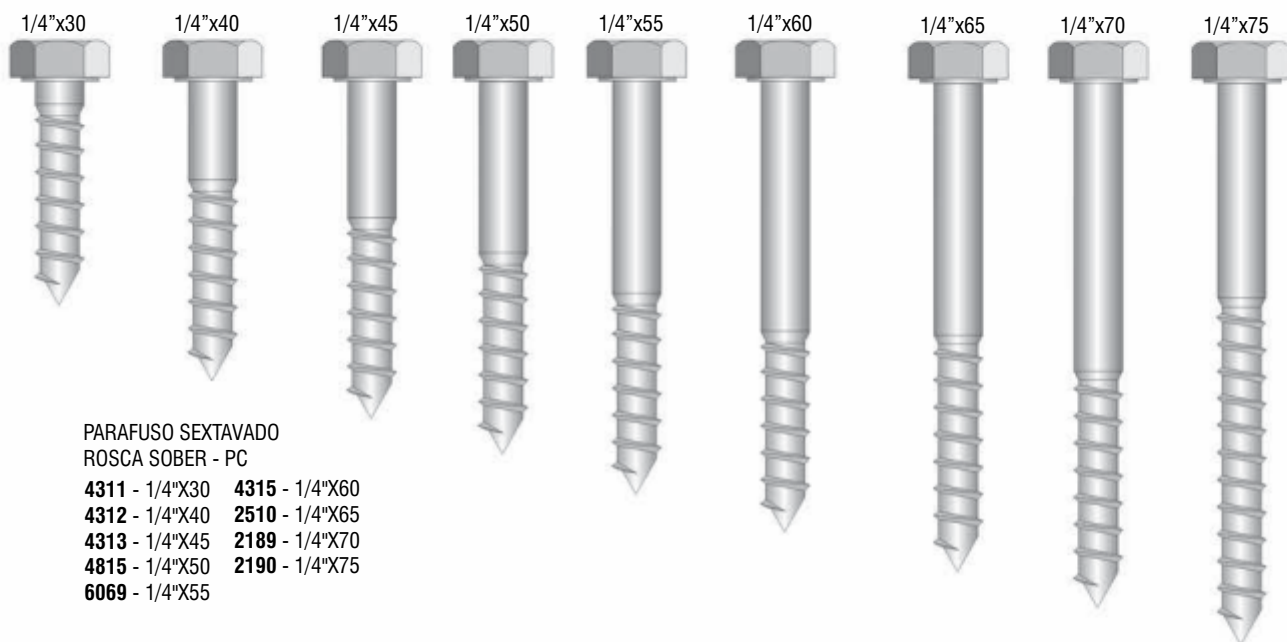

**PARAFUSO SEXTAVADO
ROSCA SOBER - PC**

4311 - 1/4"x30	4315 - 1/4"x60
4312 - 1/4"x40	2510 - 1/4"x65
4313 - 1/4"x45	2189 - 1/4"x70
4815 - 1/4"x50	2190 - 1/4"x75
6069 - 1/4"x55