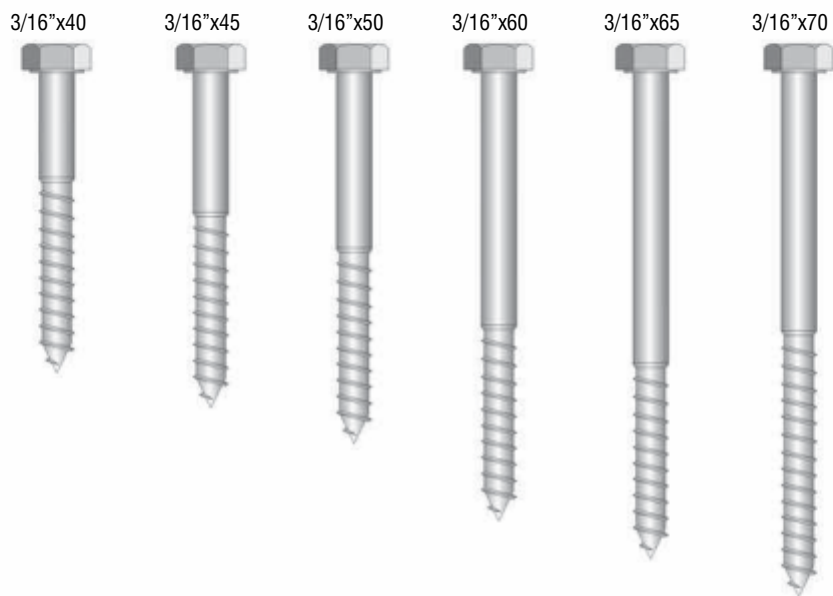

**PARAFUSO SEXTAVADO
ROSCA SOBER - PC**

- | |
|------------------------|
| 4274 - 3/16"x40 |
| 4275 - 3/16"x45 |
| 4814 - 3/16"x50 |
| 4309 - 3/16"x60 |
| 5952 - 3/16"x65 |
| 4310 - 3/16"x70 |

PARAFUSO SEXTAVADO
ROSCA SOBER - PC