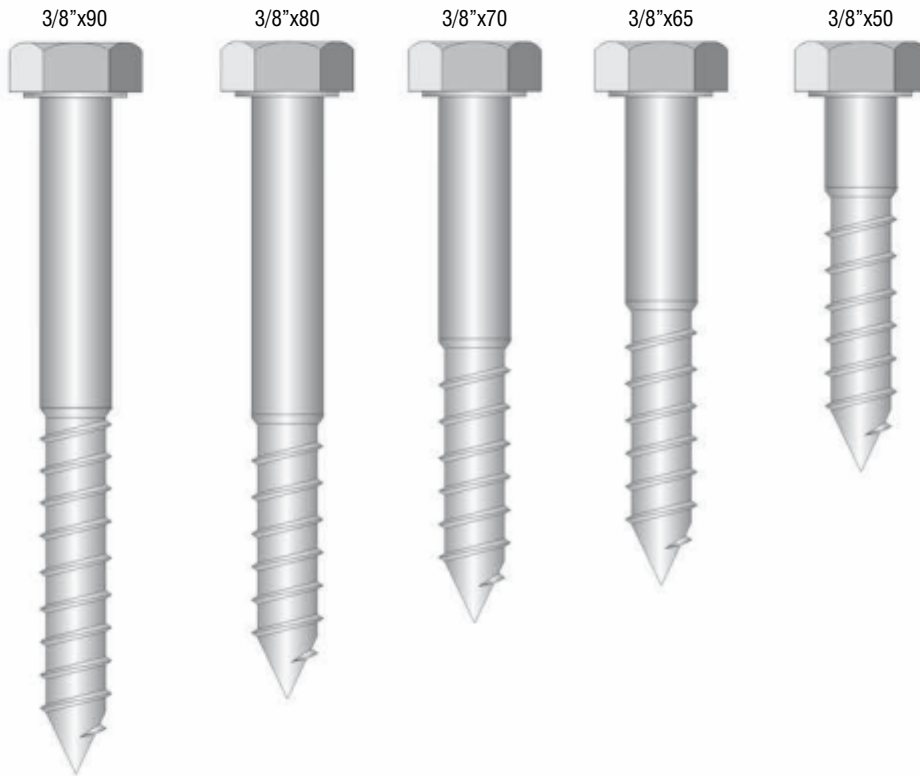

**PARAFUSO SEXTAVADO
ROSCA SOBER - PC**

- | |
|------------------------|
| 4274 - 3/16"x40 |
| 4275 - 3/16"x45 |
| 4814 - 3/16"x50 |
| 4309 - 3/16"x60 |
| 5952 - 3/16"x65 |
| 4310 - 3/16"x70 |

PARAFUSO SEXTAVADO
ROSCA SOBER - PC