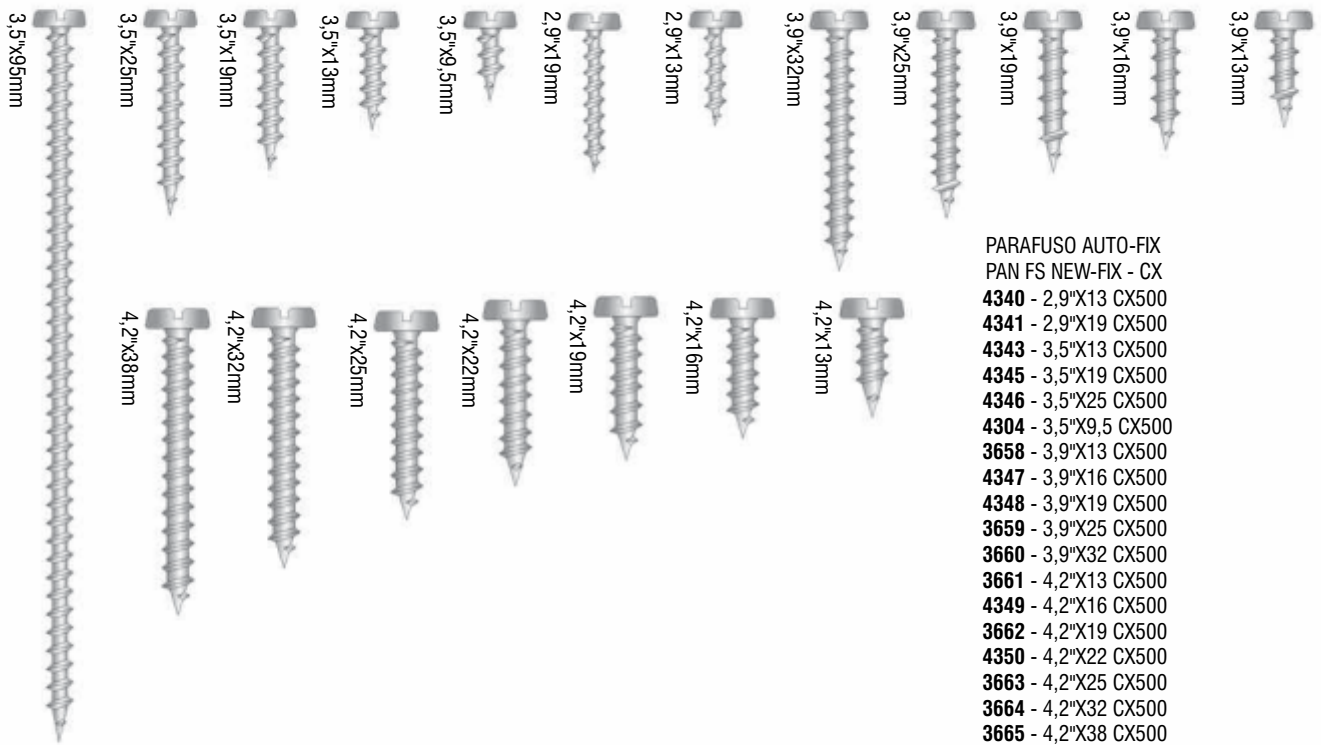

1. PARAFUSO AUTO-FIX
   PAN FS NEW-FIX - CX
2. **4340** - 2,9"X13 CX500
   - **4341** - 2,9"X19 CX500
   - **4343** - 3,5"X13 CX500
   - **4345** - 3,5"X19 CX500
   - **4346** - 3,5"X25 CX500
   - **4304** - 3,5"X9,5 CX500
   - **3658** - 3,9"X13 CX500
   - **4347** - 3,9"X16 CX500
   - **4348** - 3,9"X19 CX500
   - **3659** - 3,9"X25 CX500
   - **3660** - 3,9"X32 CX500
   - **3661** - 4,2"X13 CX500
   - **4349** - 4,2"X16 CX500
   - **3662** - 4,2"X19 CX500
   - **4350** - 4,2"X22 CX500
   - **3663** - 4,2"X25 CX500
   - **3664** - 4,2"X32 CX500
   - **3665** - 4,2"X38 CX500